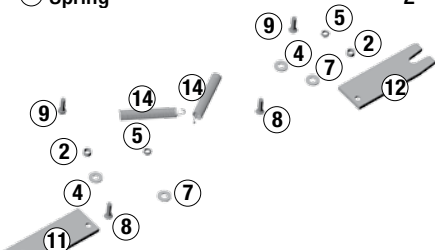

### Bracket pin kit (KIT-PIN-LLB)

Item Description	Qty.
Lower bracket bushing	2
Upper bracket bushing	2
Bracket pin	2
Bracket retainer pin	2
Cotter pin	2
Bracket liner	2

### Bushing kit (BSH-LLB)

Lower bracket bushing	2
Upper bracket bushing	2
Bracket liner	2

### Repair kit (KITRPLWB)

② Spacer bushing	2
④ Flat washer, 1/2" I.D., 1-3/8" O.D., plain	2
⑤ Hex nut lock, 3/8-16	2
⑦ Flat washer, 3/8" I.D., 1" O.D., plain	2
⑨ Hex head bolt, 3/8" 16 x 1-1/2", grade 5	2
⑪ Locking wedge, left	1
⑫ Locking wedge, right	1
⑭ Spring	2

### Slide rails

Part Number	Slide Travel	Overall Length
SLRLWB-12	12"	33"
SLRLWB-16	16"	39"
SLRLWB-24	24"	45"
SLRLWB-36	36"	57"
SLRLWB-48	48"	69"