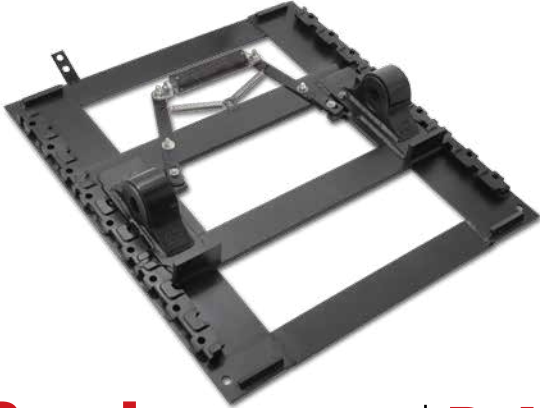

# LWB Light Weight Standard duty air slide bracket and rails

### Bracket pin kit (KIT-PIN-LLB)

Item Description	Qty.
Lower bracket bushing	2
Upper bracket bushing	2
Bracket pin	2
Bracket retainer pin	2
Cotter pin	2
Bracket liner	2