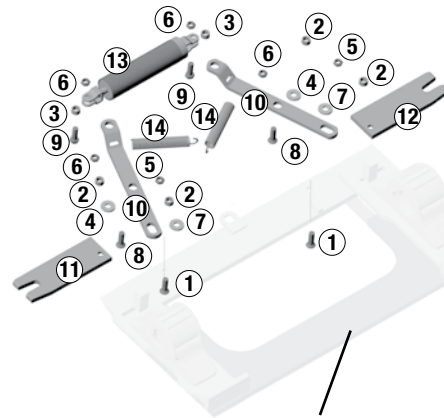

### Bracket pin kit (KIT-PIN-LLB)

Item Description	Qty.
Lower bracket bushing	2
Upper bracket bushing	2
Bracket pin	2
Bracket retainer pin	2
Cotter pin	2
Bracket liner	2

### Bushing kit (BSH-LLB)

Lower bracket bushing	2
Upper bracket bushing	2
Bracket liner	2

### Repair kit (KITRPLWB)

② Spacer bushing	2
④ Flat washer, 1/2" I.D., 1-3/8" O.D., plain	2
⑤ Hex nut lock, 3/8-16	2
⑦ Flat washer, 3/8" I.D., 1" O.D., plain	2
⑨ Hex head bolt, 3/8" 16 x 1-1/2", grade 5	2
⑪ Locking wedge, left	1
⑫ Locking wedge, right	1
⑭ Spring	2

### Rebuild kit (KITRXLWB)

Item Description	Qty.
① Flat head bolt, 1/2"-13 x 1-3/4"	4
② Spacer bushing	4
③ Bushing	2
④ Flat washer, 1/2" I.D., 1-3/8" O.D., plain	4
⑤ Hex nut lock, 3/8-16	2
⑥ Hex nut, lock 1/2"-13, low profile	4
⑦ Flat washer, 3/8" I.D., 1" O.D., plain	2
⑧ Hex head bolt, 1/2"-13x1-1/4", grade 5	2
⑨ Hex head bolt, 3/8" 16 x 1-1/2", grade 5	2
⑩ Linkage, LWB	2
⑪ Locking wedge, left	1
⑫ Locking wedge, right	1
⑬ Air cylinder	1
⑭ Spring	2
Washer, 1/2 Type A .121	2
Washer, 1/2 Type A .132	4