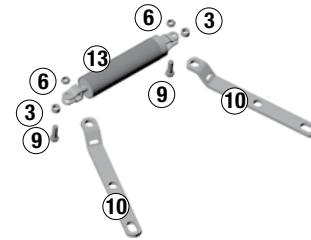

Replace

Cylinder kit (CYLLWB)

Item Description	Qty.
③ Bushing	2
⑥ Hex nut, lock 1/2"-13, low profile	2
⑨ Hex head bolt, 3/8" 16 x 1-1/2", grade 5	2
⑩ Linkage, LWB	2
⑬ Composite Air Cylinder	1