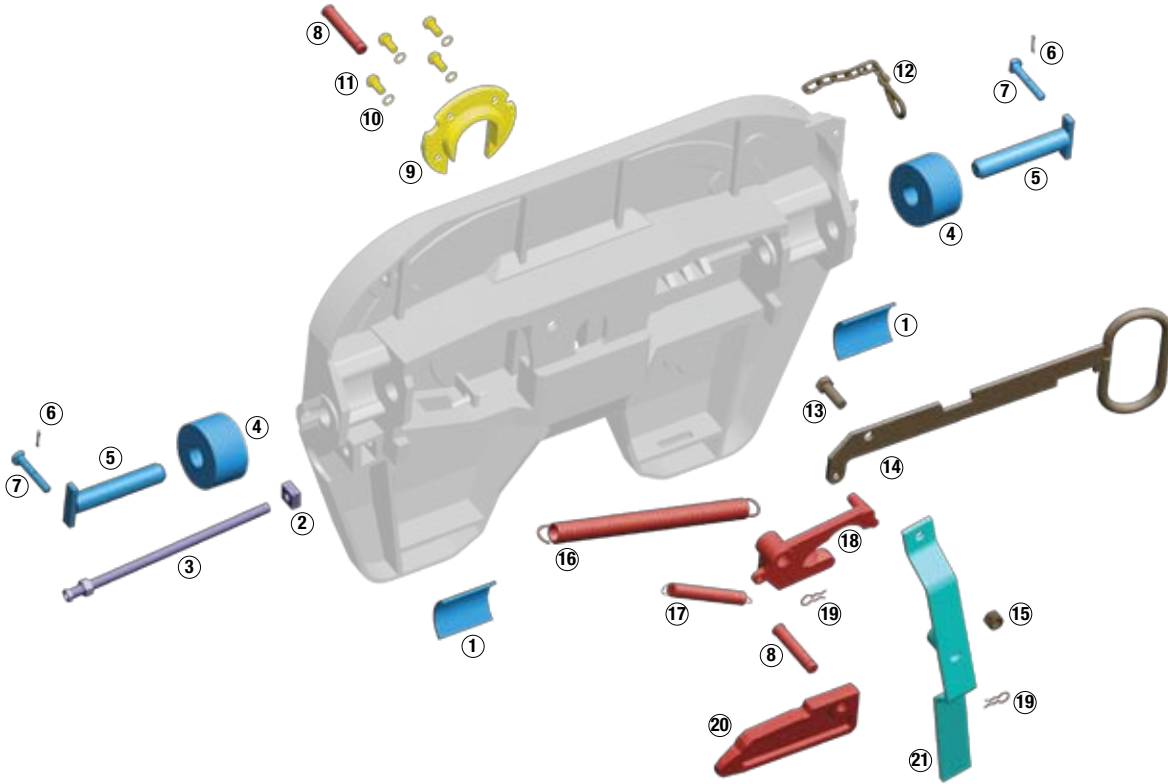

3000 series top plate kits

Rebuild kit (KIT-RPR-3000L)

Item	Description	Quantity
⑧	Pivot pin	2
⑱	Pivot pin clip	2
⑳	Locking wedge	1
⑱	Rotating locking jaw	1
⑱	Jaw spring	1
⑱	Main spring	1

Adjustment rod kit (KIT-ROD-3000)

Item	Description	Quantity
②	Adjustment rod nut	1
③	Adjustment rod	1

Bracket pin kit (KIT-PIN-3000)

Item	Description	Quantity
①	Bracket liners	2
④	1-piece bushing	2
⑤	Bracket pin	2
⑦	Bracket retainer pin	2
⑥	Cotter pin	2

Pull handle kit (KIT-PUL-3000)

Item	Description	Quantity
⑫	Security clip	1
⑭	Pull handle	1
⑬	Hex head bolt	1
⑮	Lock nut	1

Operating handle kit (KIT-OPR-3000L)

Item	Description	Quantity
⑳	Operating handle	1
⑬	Hex head bolt, 1/2" - 13	1
⑮	Lock nut	1

Wear ring kit (KIT-RING-3000)

Item	Description	Quantity
⑨	Wear ring	1
⑩	Flat washer	4
⑪	Hex socket button head screw	4