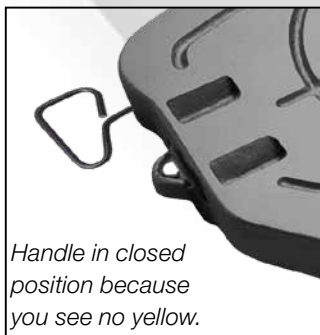

# Fontaine Fifth Wheel Colored Pull Handle

**Seeing yellow indicates the fifth wheel is NOT closed completely**

**Part #: KIT-CPH-67NTL**

- Additional visual indicator for StraightShot™ pull handle
- Yellow color makes it easy to spot if pull handle is in open position
- Works with all left hand No-Slack® II fifth wheels including 6000/7000/7000CC/No-Slack® NT fifth wheels
- **IMPORTANT:** All proper coupling procedures and inspections are still required. Colored handle is an additional visual indicator.