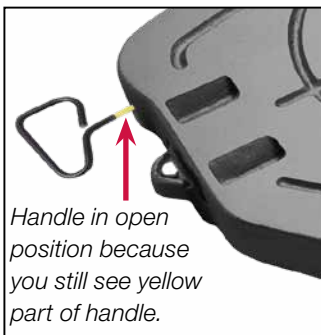

# Fontaine Fifth Wheel Colored Pull Handle

**Seeing yellow indicates the fifth wheel is NOT closed completely**

**Part #: KIT-CPH-67NTL**

- Additional visual indicator for StraightShot™ pull handle
- Yellow color makes it easy to spot if pull handle is in open position
- Works with all left hand No-Slack® II fifth wheels including 6000/7000/7000CC/No-Slack® NT fifth wheels
- **IMPORTANT:** All proper coupling procedures and inspections are still required. Colored handle is an additional visual indicator.