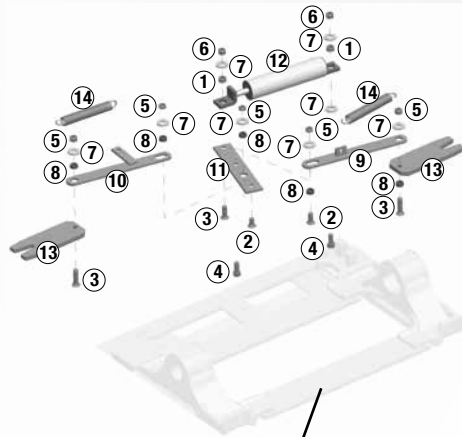

Repair kit (KITRPRATB)

③ Flat head socket, 1/2" -13 x 2"	2
⑤ Hex jam nut, 1/2" -13, NY	2
⑦ Flat washer, 1/2" Type A, .132	2
⑧ Spacer bushing	2
⑬ Locking wedge, slide assembly	2
⑭ Locking member spring	2

Cylinder kit (CYL-COMP)

Item Description	Qty.
⑩ Composite Air Cylinder	1
④ Flat head socket, 1/2" -13 x 1-1/2", grade 5	1
⑭ Flat washer, 1/2" I.D., 1-3/8" O.D., plain	2
⑫ Hex lock nut, 1/2" -13, grade "C"	2
⑮ Bushing, 7/16"	2

Reuse Hex bolt ①

Rebuild

Rebuild kit (KITRXATB)

Item Description	Qty.
① Spacer bushing	2
② Flat head socket, 1/2" -13 x 1-1/2"	2
③ Flat head socket, 1/2" -13 x 2"	3
④ Hex head bolt, 1/2" -13 x 1"	2
⑤ Hex jam nut, 1/2" -13, NY	5
⑥ Hex lock nut, 1/2" -13, grade "C"	2
⑦ Flat washer, 1/2" Type A, .132	8
⑧ Spacer bushing	5
⑨ Pull bar, slide bracket	1
⑩ Pull bar, slide bracket	1
⑪ Latching lever	1
⑫ Composite Air Cylinder	1
⑬ Locking wedge, slide assembly	2
⑭ Locking member spring	2

Bracket not included in kit

Replace

Upgrade to the lighter LWB setup

Slide rails Part Number	Mounted Height*	Slide Travel	Overall Length
ASYLWB612	6.75"	12"	33"
ASYLWB624	6.75"	24"	45"
ASYLWB712	7.25"	12"	33"
ASYLWB716	7.25"	16"	39"
ASYLWB724	7.25"	24"	45"
ASYLWB736	7.25"	36"	57"
ASYLWB812	8.25"	12"	33"
ASYLWB816	8.25"	16"	39"
ASYLWB824	8.25"	24"	45"
ASYLWB912	9.25"	12"	33"
ASYLWB916	9.25"	16"	39"
ASYLWB924	9.25"	24"	45"
ASYLWB1012	10"	12"	33"
ASYLWB1016	10"	16"	39"
ASYLWB1024	10"	24"	45"