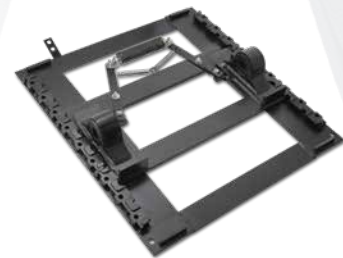

Reuse Hex bolt ①

Rebuild

Rebuild kit (KITRXATB)

Item Description	Qty.
① Spacer bushing	2
② Flat head socket, 1/2" -13 x 1-1/2"	2
③ Flat head socket, 1/2" -13 x 2"	3
④ Hex head bolt, 1/2" -13 x 1"	2
⑤ Hex jam nut, 1/2" -13, NY	5
⑥ Hex lock nut, 1/2" -13, grade "C"	2
⑦ Flat washer, 1/2" Type A, .132	8
⑧ Spacer bushing	5
⑨ Pull bar, slide bracket	1
⑩ Pull bar, slide bracket	1
⑪ Latching lever	1
⑫ Composite Air Cylinder	1
⑬ Locking wedge, slide assembly	2
⑭ Locking member spring	2

Bracket not included in kit

Replace

Upgrade to the lighter LWB setup

Slide rails Part Number	Mounted Height*	Slide Travel	Overall Length
ASYLWB612	6.75"	12"	33"
ASYLWB624	6.75"	24"	45"
ASYLWB712	7.25"	12"	33"
ASYLWB716	7.25"	16"	39"
ASYLWB724	7.25"	24"	45"
ASYLWB736	7.25"	36"	57"
ASYLWB812	8.25"	12"	33"
ASYLWB816	8.25"	16"	39"
ASYLWB824	8.25"	24"	45"
ASYLWB912	9.25"	12"	33"
ASYLWB916	9.25"	16"	39"
ASYLWB924	9.25"	24"	45"
ASYLWB1012	10"	12"	33"
ASYLWB1016	10"	16"	39"
ASYLWB1024	10"	24"	45"

*Height is measured from top of truck frame to top of fifth wheel

All assembly part numbers include bracket and slide rail

For additional height and slide length options replacing the ATB, please email: Parts@fifthwheel.com